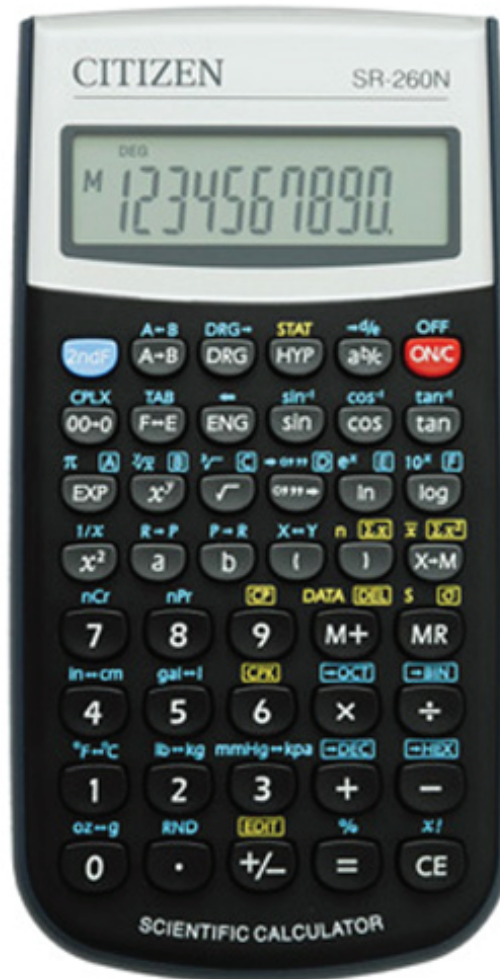

CITIZEN

Micro HumanTech

Innovation in design and function. Scientific calculator with extra functions. Ideal for school or office.

SR-260N

CITIZEN SR-260N

CALCULATORS

CLASSIC

Scientific Calculator

Description:

Size (mm) 154 x 80 x 14
Weight (g) 92

Features:

- 165 integrated functions
- Trigonometric function
- Combinations, permutations
- Complex numbers
- Mean, Standard deviation
- Memory retention
- Scientific features